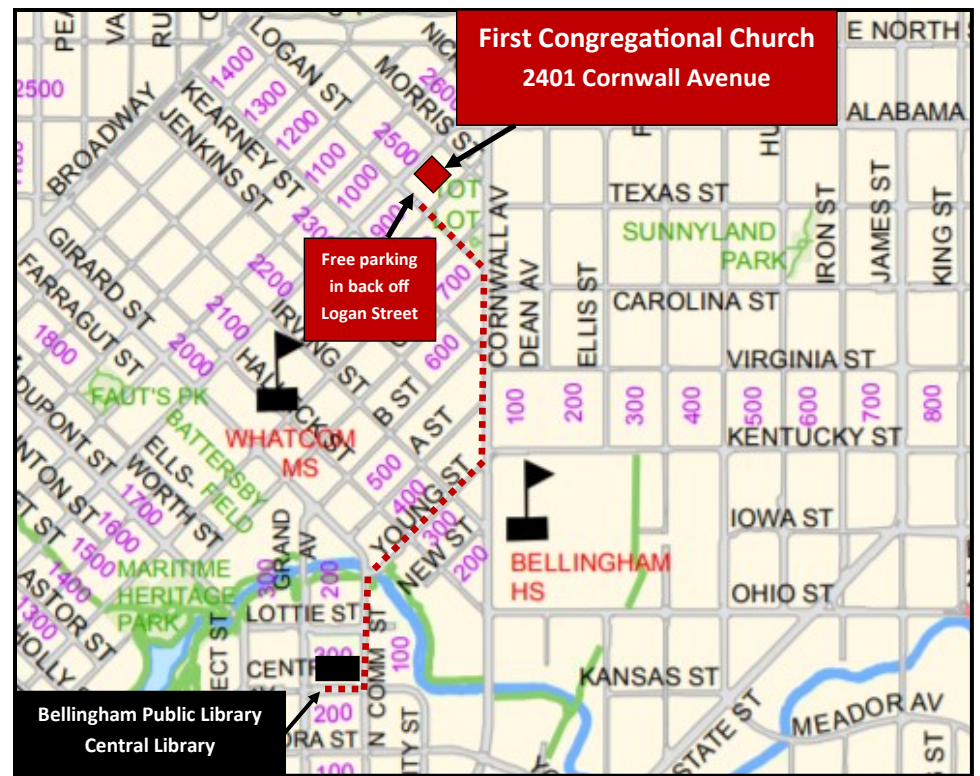

New Tax-Aide Location!

**First Congregational Church
2401 Cornwall Avenue**

Approximately 3/4 mile from the Central Library

Directions from library: North on Commercial Street, right onto Young Street, left onto Cornwall Street, left onto Logan Street, to parking lot on right, behind the church.

Free Parking: In church parking lot off Logan Street, as well as free on-street parking.

Building Access: Enter door from parking lot at back of church, off Logan Street.

Handicap Accessible Entrance: Front of church, at Morris Street and Cornwall Avenue.