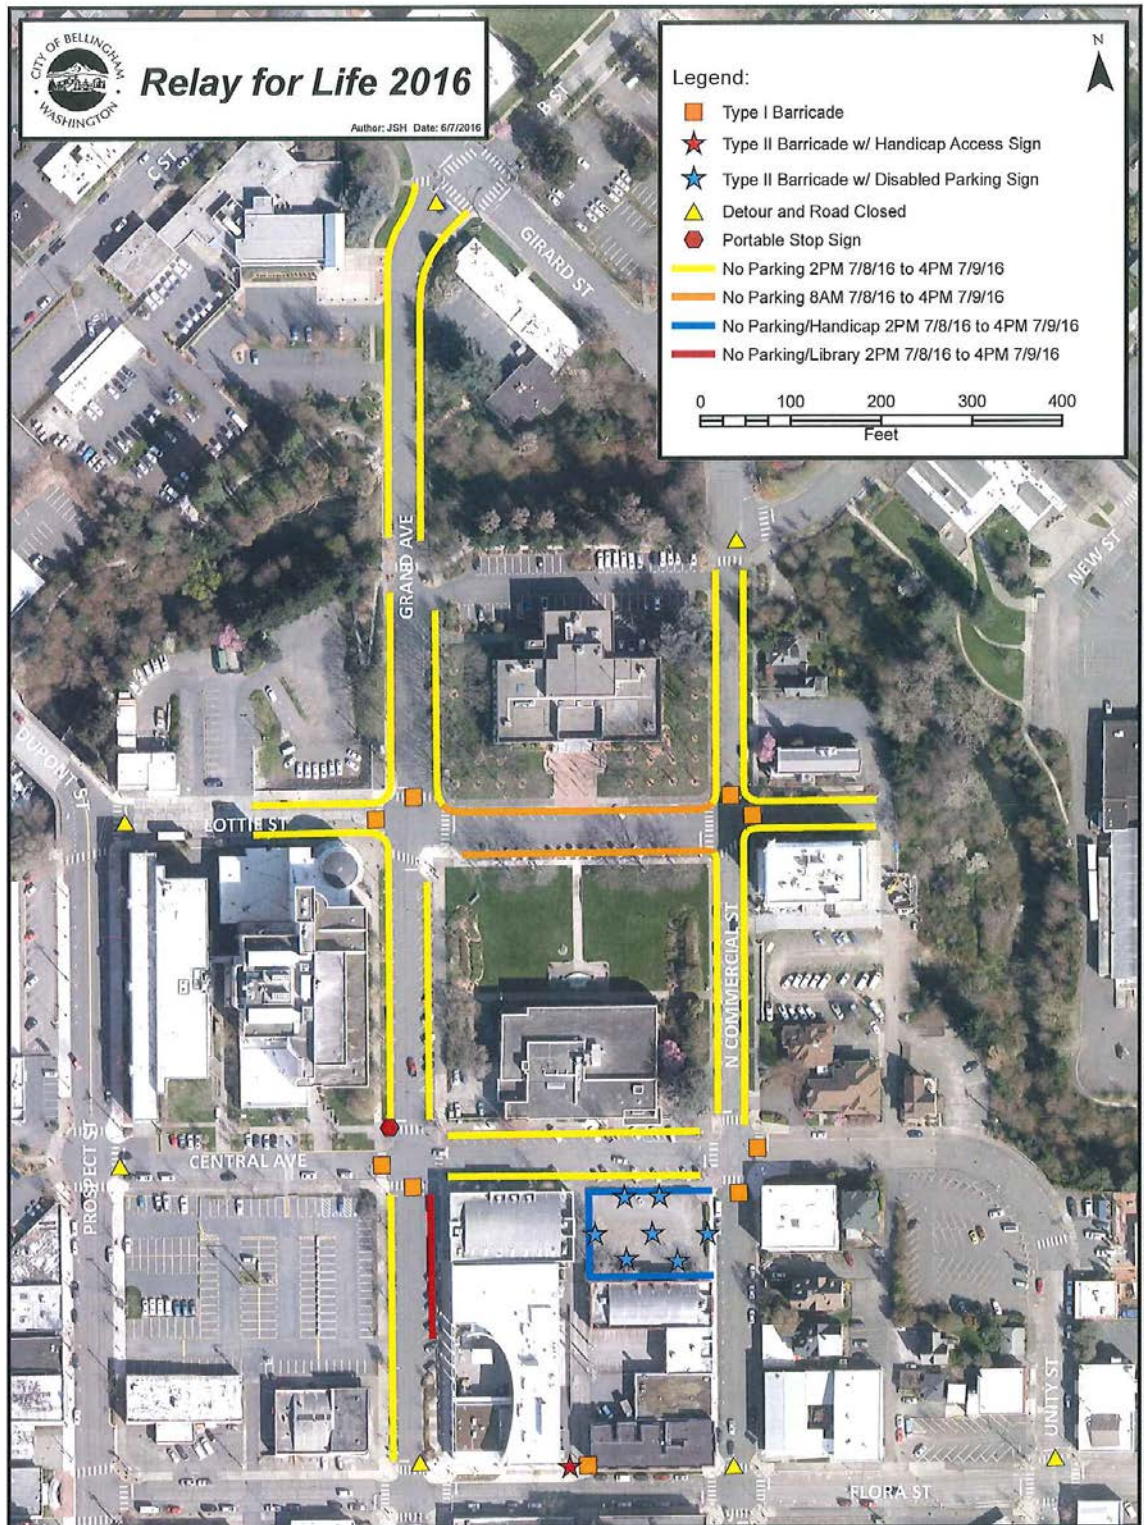

# Relay for Life 2016 Parking Restrictions Friday, July 8 - Saturday, July 9

# Relay for Life 2016

Friday, July 8 - Saturday, July 9

- ★ Event occurs around the Bellingham Public Library.
- ★ Parking restricted prior to and during event, see map.
- ★ Event participants walk around the block in front of Bellingham Public Library, Bellingham City Hall and Whatcom County Courthouse.

## What is Relay for Life?

- ★ Hosted by the American Cancer Society.
- ★ Organized, overnight community fundraising walk.
- ★ Teams of people camp out.
- ★ Team members take turns walking around the block.
- ★ Food, games and activities.
- ★ Family-friendly environment for the entire community.
- ★ Raises money and awareness for cancer research, patient and caregiver support.